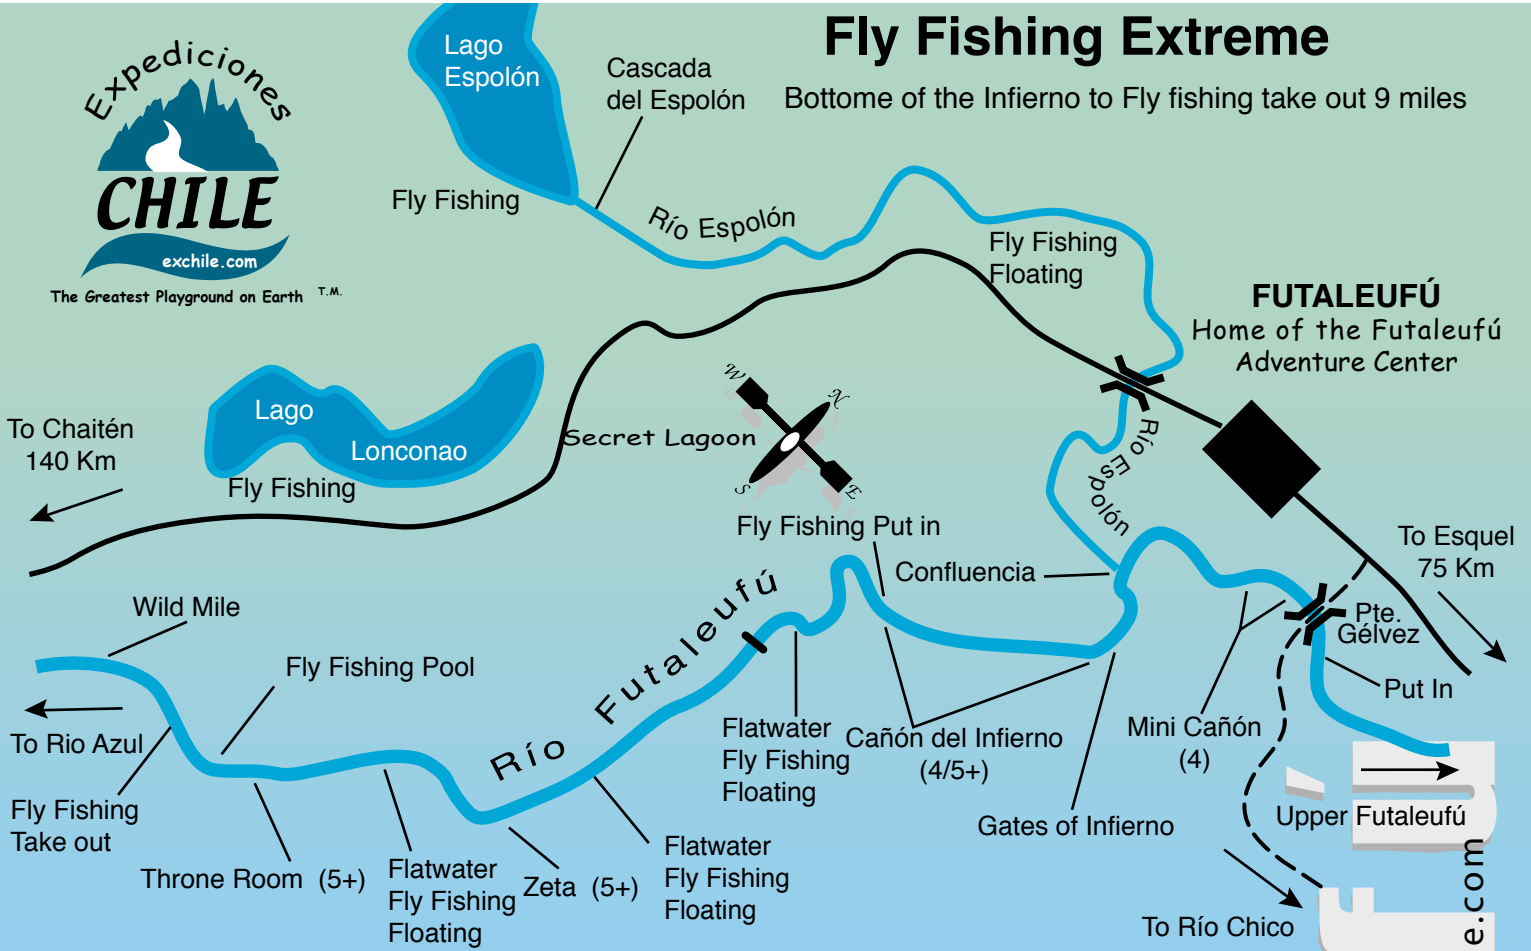

# Fly Fishing Extreme

Bottom of the Infierno to Fly fishing take out 9 miles

## Terminator Section

Below the Azul

Class 4/5+ Terminator 15 Km

www.exchile.com

office@exchile.com

1.888.488.9082