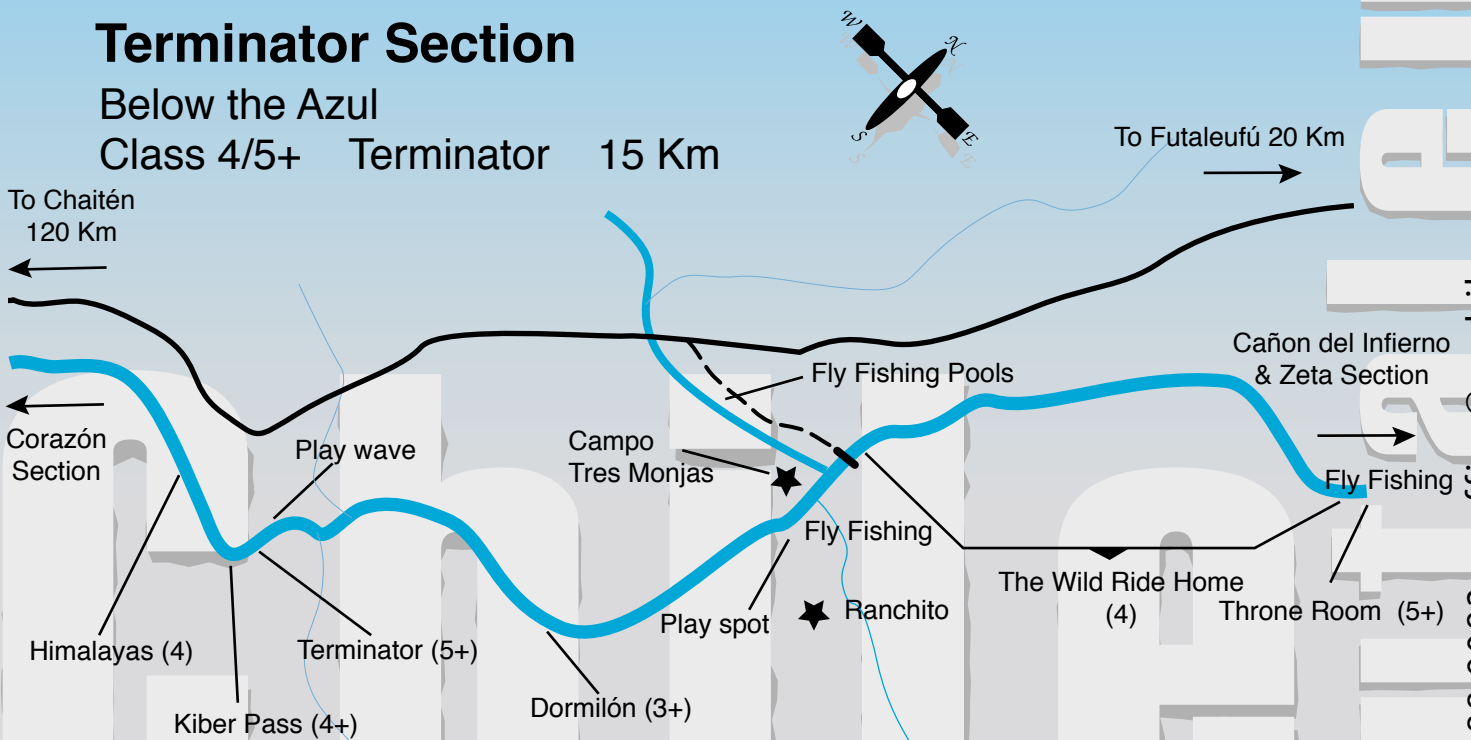

# Fly Fishing Extreme

Bottom of the Infierno to Fly fishing take out 9 miles

## Terminator Section

Below the Azul

Class 4/5+ Terminator 15 Km

www.exchile.com

office@exchile.com

1.888.488.9082