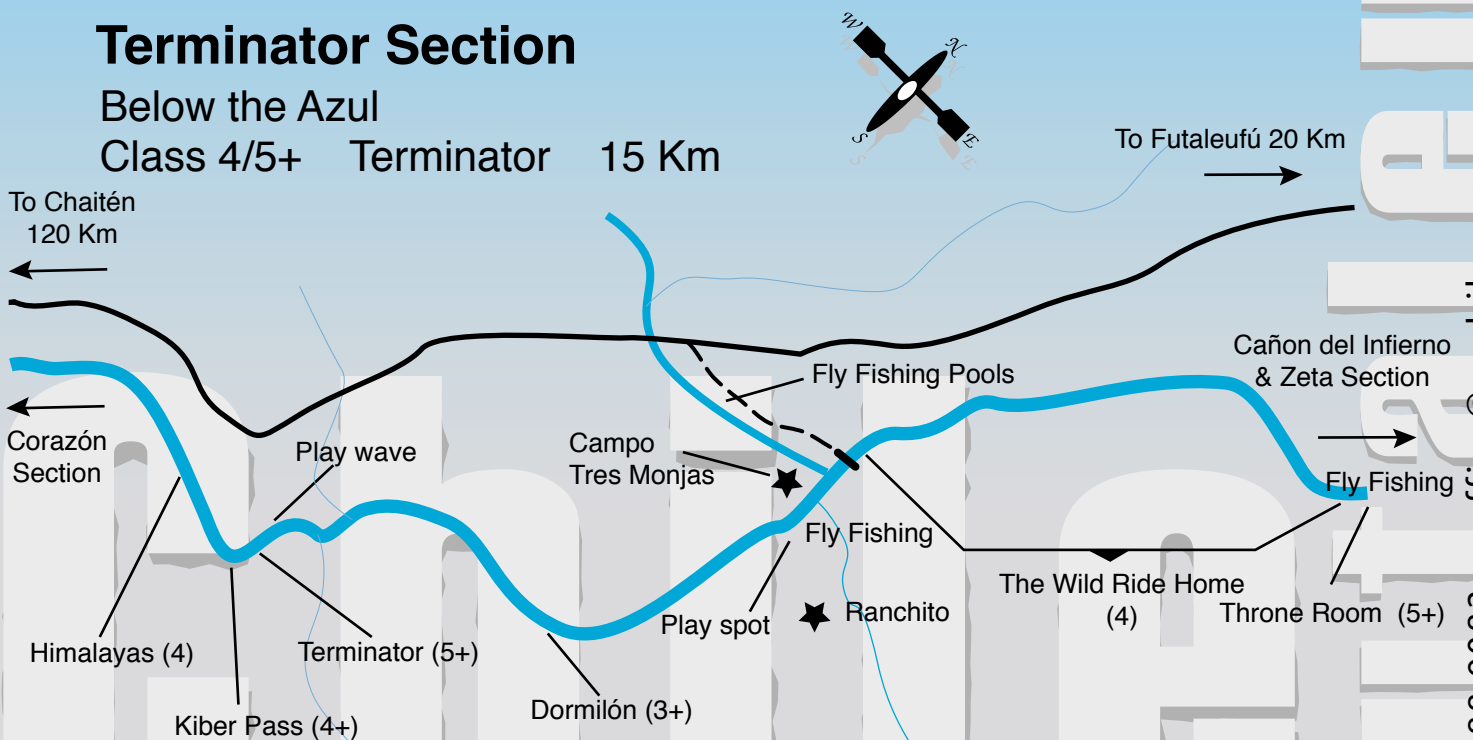

The Greatest Playground on Earth T.M.

Fly Fishing Extreme

Bottom of the Infierno to the Fly fishing take out 9 miles

Terminator Section

Below the Azul

Class 4/5+ Terminator 15 Km

www.exchile.com

office@exchile.com