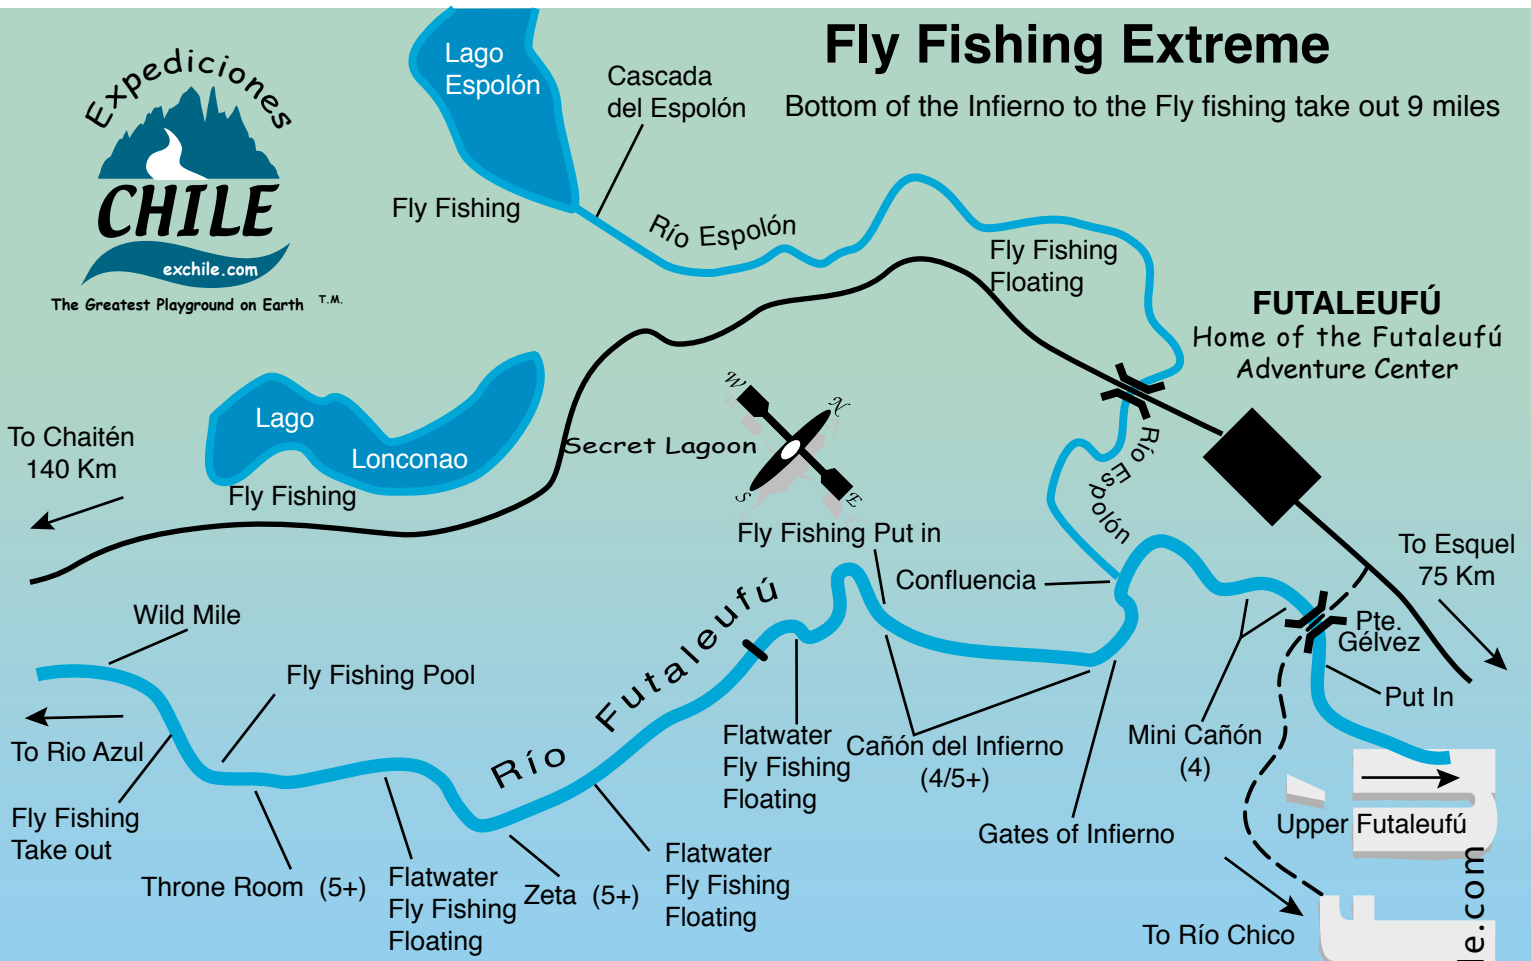

The Greatest Playground on Earth T.M.

Fly Fishing Extreme

Bottom of the Infierno to the Fly fishing take out 9 miles

Terminator Section

Below the Azul

Class 4/5+ Terminator 15 Km

www.exchile.com

office@exchile.com