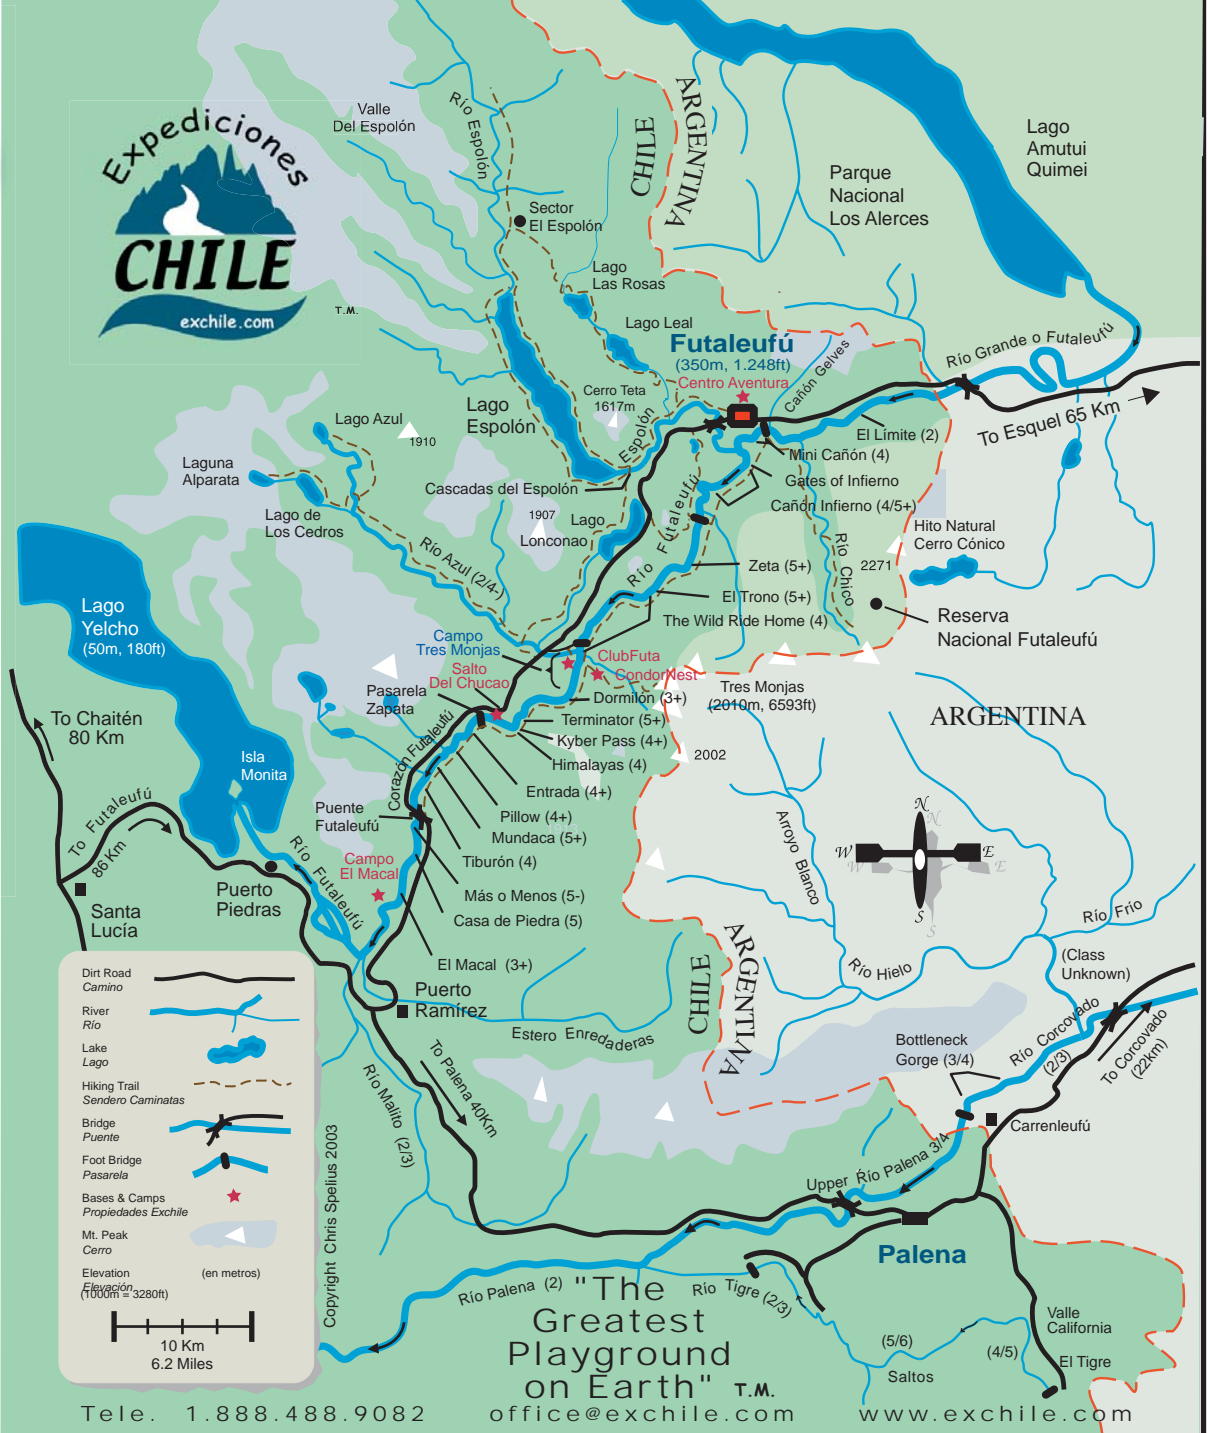

Futa Valley Map

www.exchile.com 1.888.488.9082 office@exchile.com

The Greatest Playground on Earth