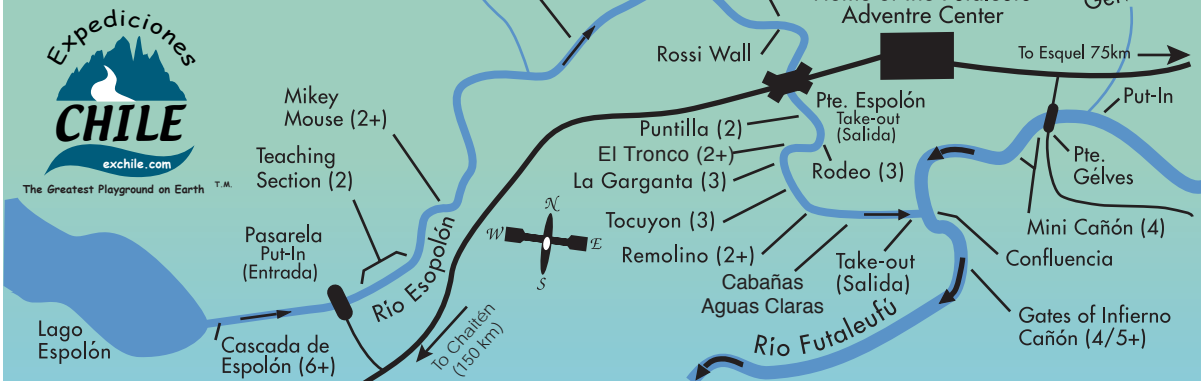

Heartfuta Map

www.exchile.com 1.888.488.9082 office@exchile.com

The Greatest Playground on Earth

Río Espolón

Class 2 Upper 8 km
Class 2/3+ Lower 4 km

Corazon Futaleufú

Class 4/5 - Corazón - 9.2km

Lower Futaleufú (11.5 km)

Sections :
Class 5 - Casa de Piedra 3km
Class 2/3+ - El Macal 3.5km
Class 1/2 - Puerto Piedra 5km

www.exchile.com office@exchile.com 1.888.488.9082