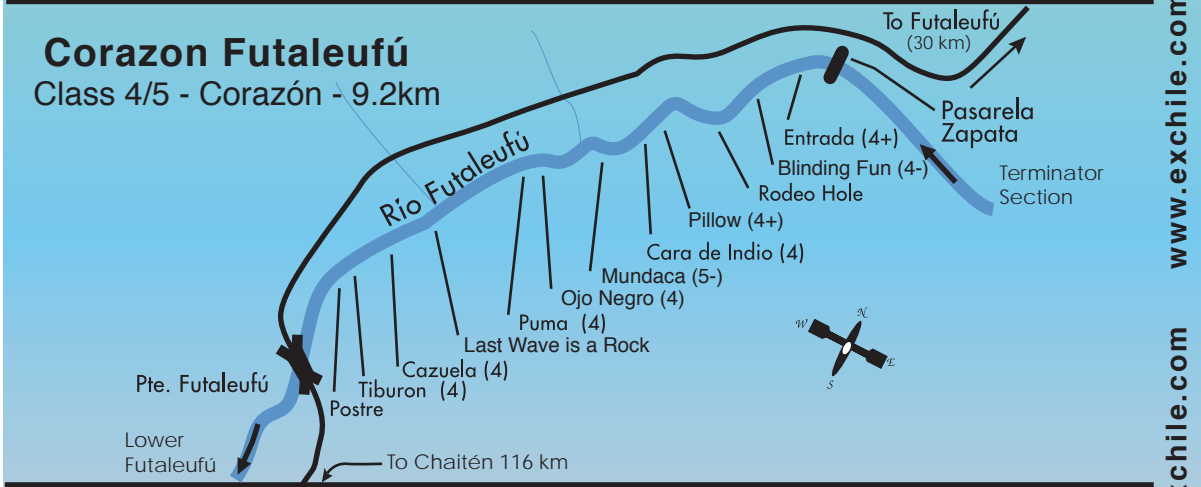

Heartfuta Map

www.exchile.com 1.888.488.9082 office@exchile.com

The Greatest Playground on Earth

Río Espolón

Class 2 Upper 8 km
Class 2/3+ Lower 4 km

Corazon Futaleufú

Class 4/5 - Corazón - 9.2km

Lower Futaleufú (11.5 km)

Sections :
Class 5 - Casa de Piedra 3km
Class 2/3+ - El Macal 3.5km
Class 1/2 - Puerto Piedra 5km

www.exchile.com office@exchile.com 1.888.488.9082