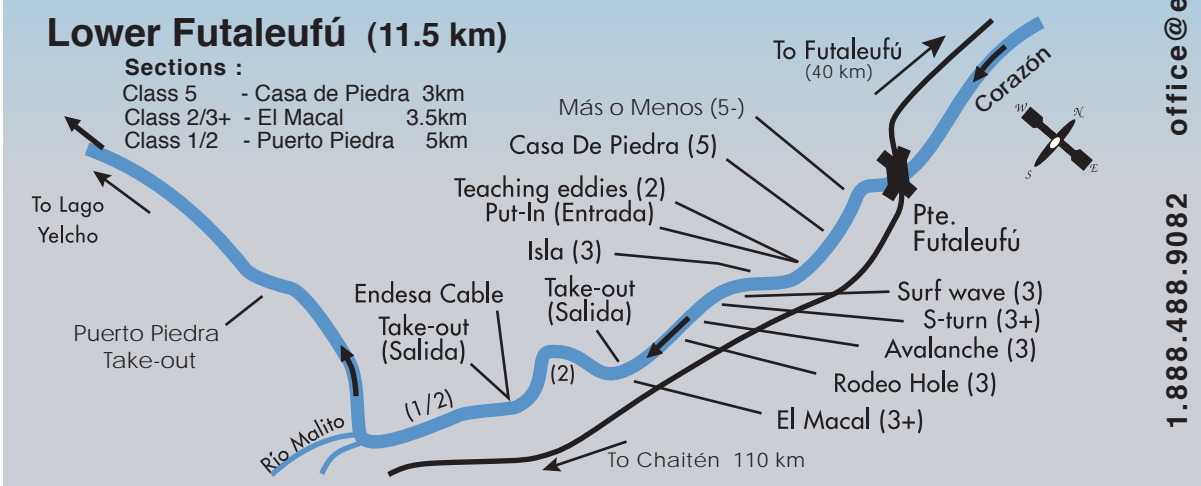

Heartfuta Map

www.exchile.com 1.888.488.9082 office@exchile.com

The Greatest Playground on Earth

Río Espolón

Class 2 Upper 8 km
Class 2/3+ Lower 4 km

Corazon Futaleufú

Class 4/5 - Corazón - 9.2km

Lower Futaleufú (11.5 km)

Sections :
Class 5 - Casa de Piedra 3km
Class 2/3+ - El Macal 3.5km
Class 1/2 - Puerto Piedra 5km

www.exchile.com office@exchile.com 1.888.488.9082